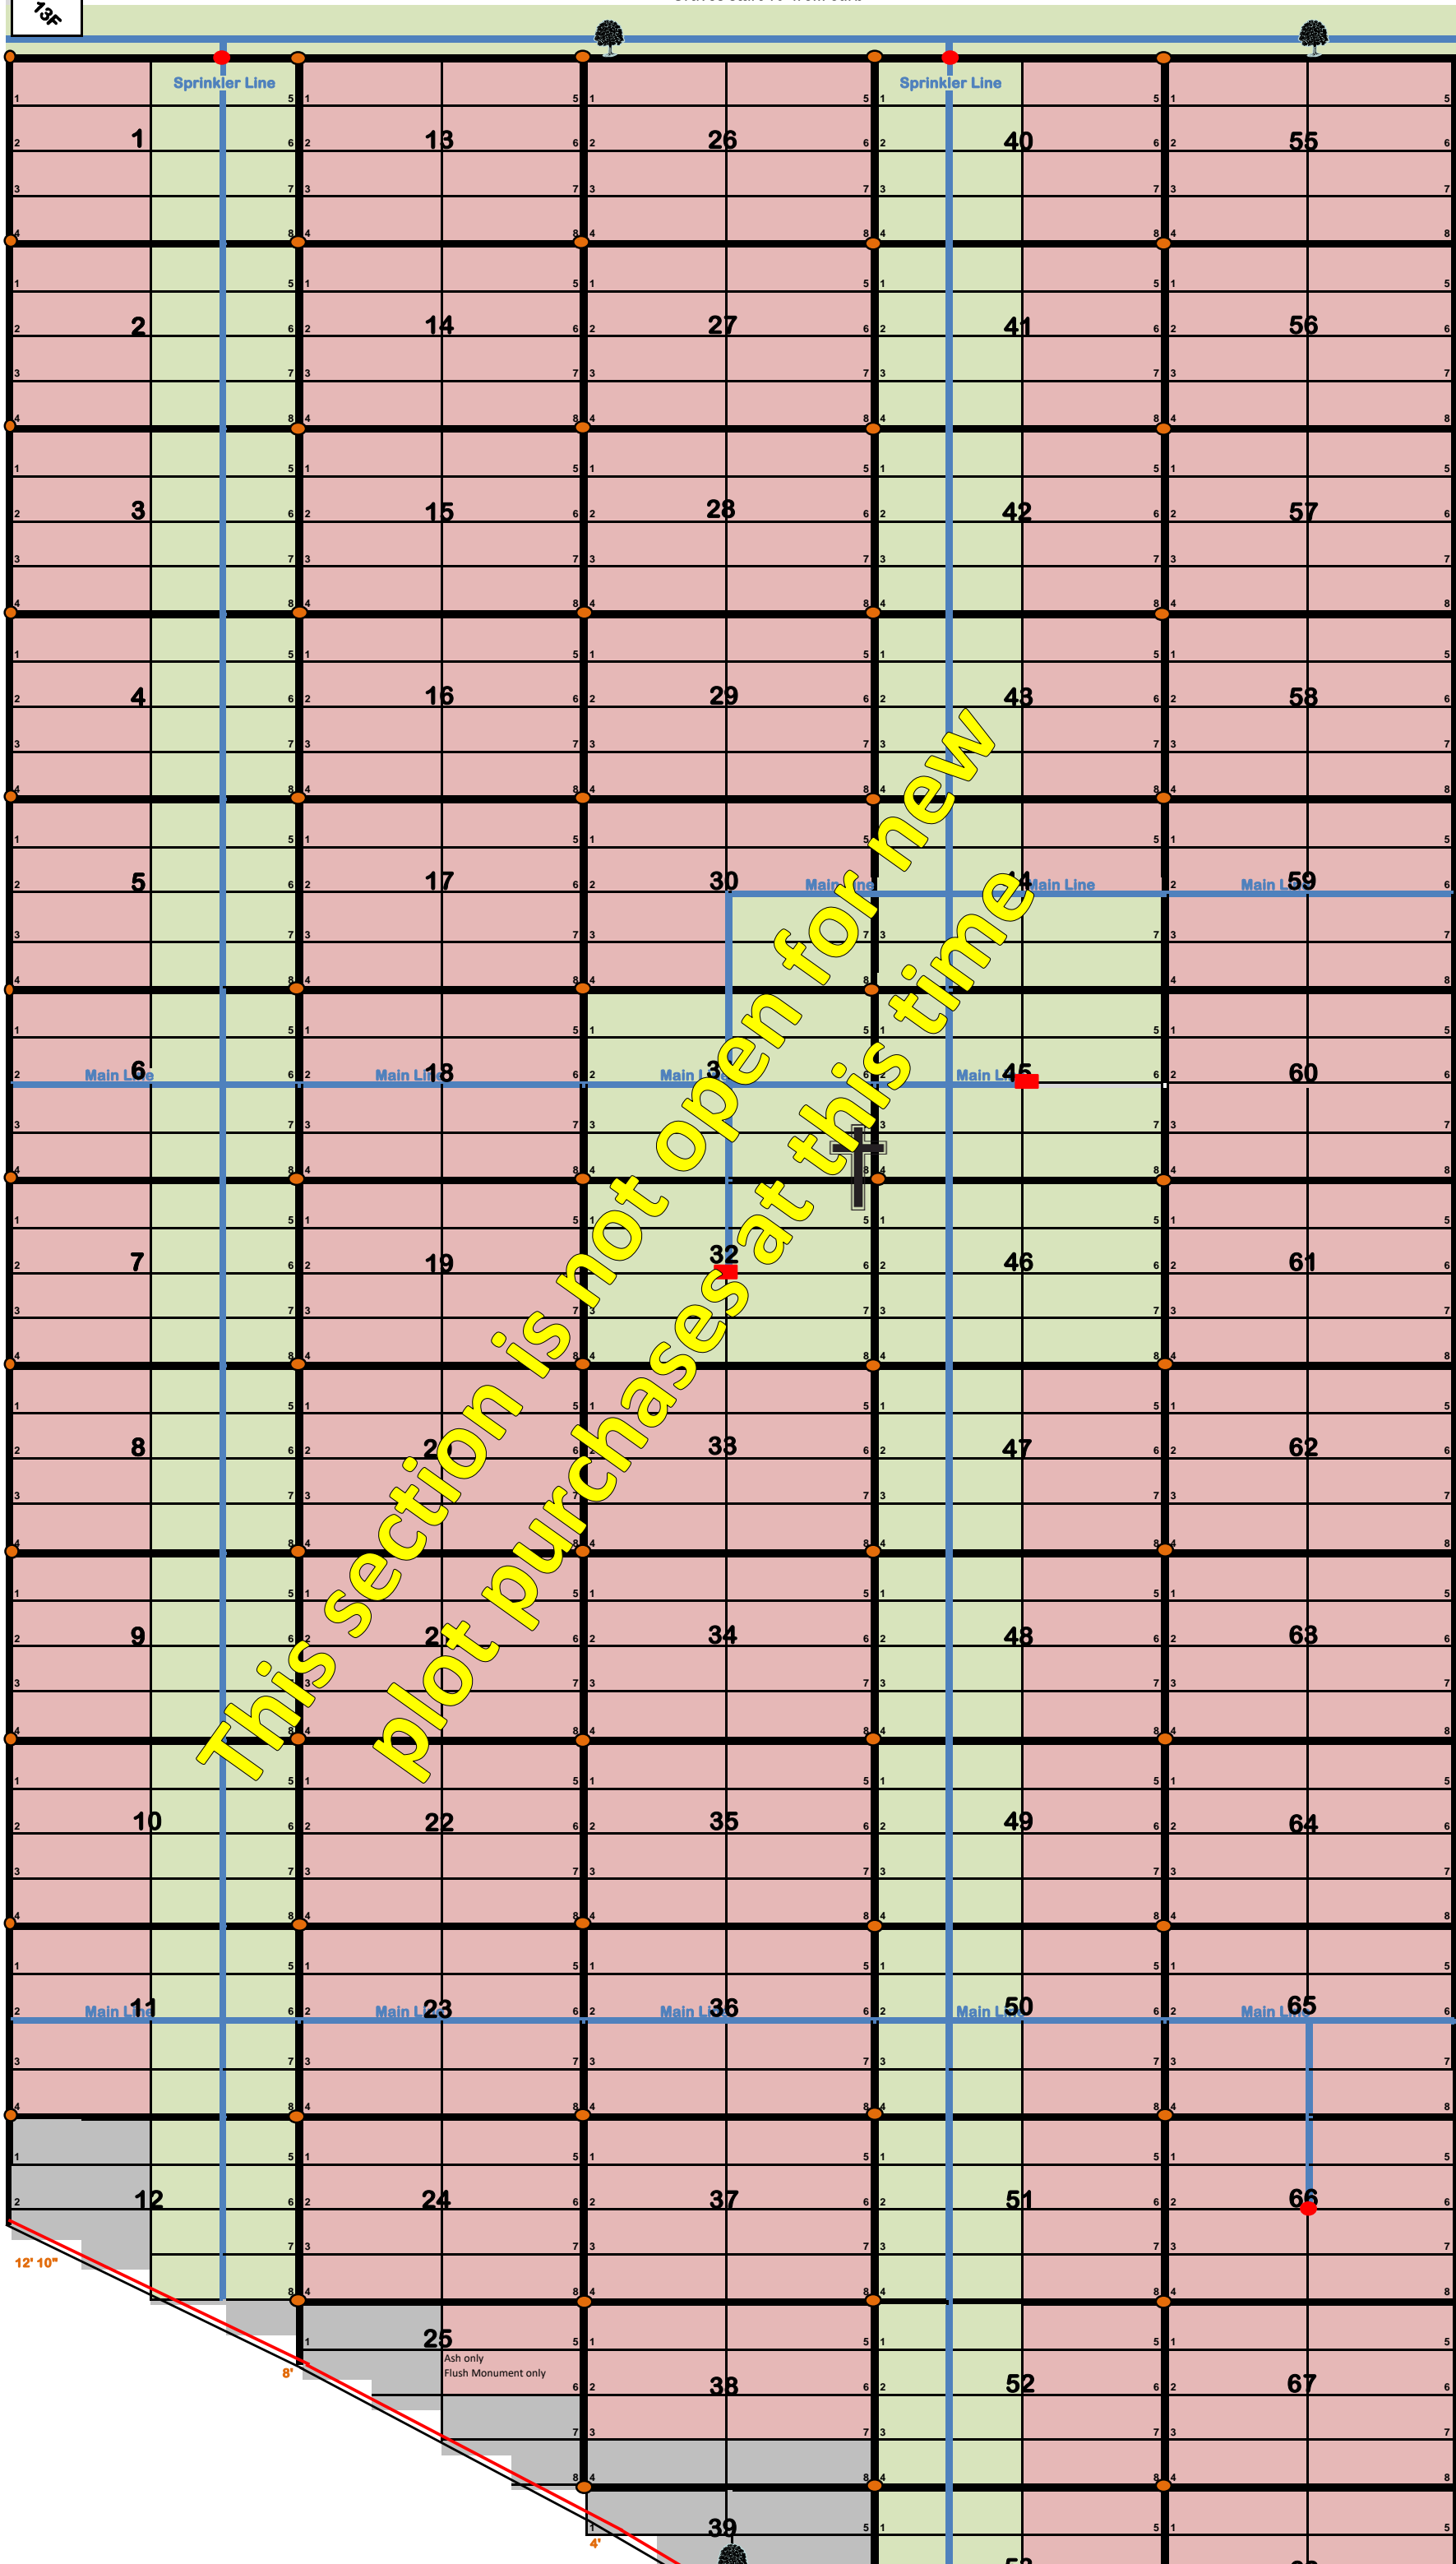

MAPLE AVE

Graves start 10' from curb

73F

Distance from Pin to Curb

Block Pins

Water Lines

Valve Boxes / Quick Couplers

Electrical Line (Runs along Arbor between curb & graves)