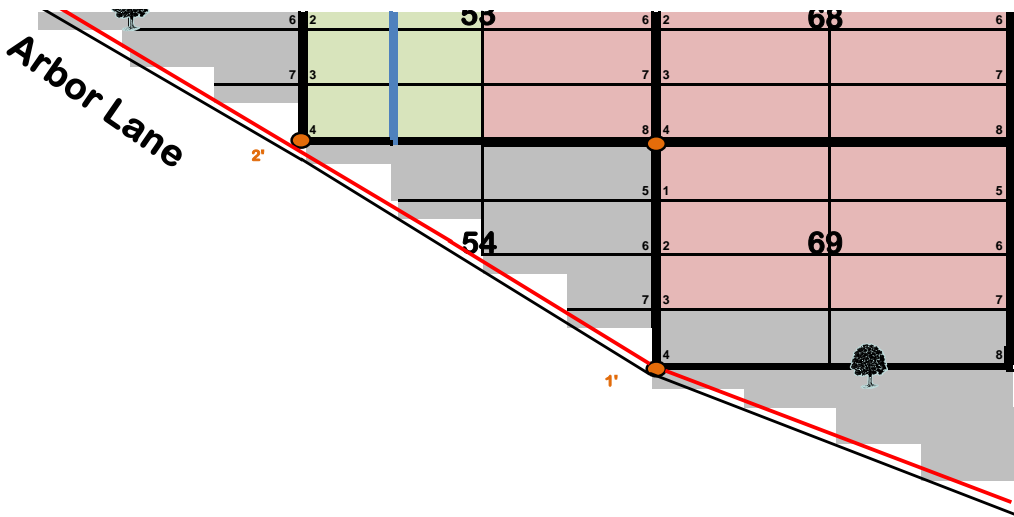

MAPLE AVE

Graves start 10' from curb

73F

Distance from Pin to Curb

Block Pins

Water Lines

Valve Boxes / Quick Couplers

Electrical Line (Runs along Arbor between curb & graves)