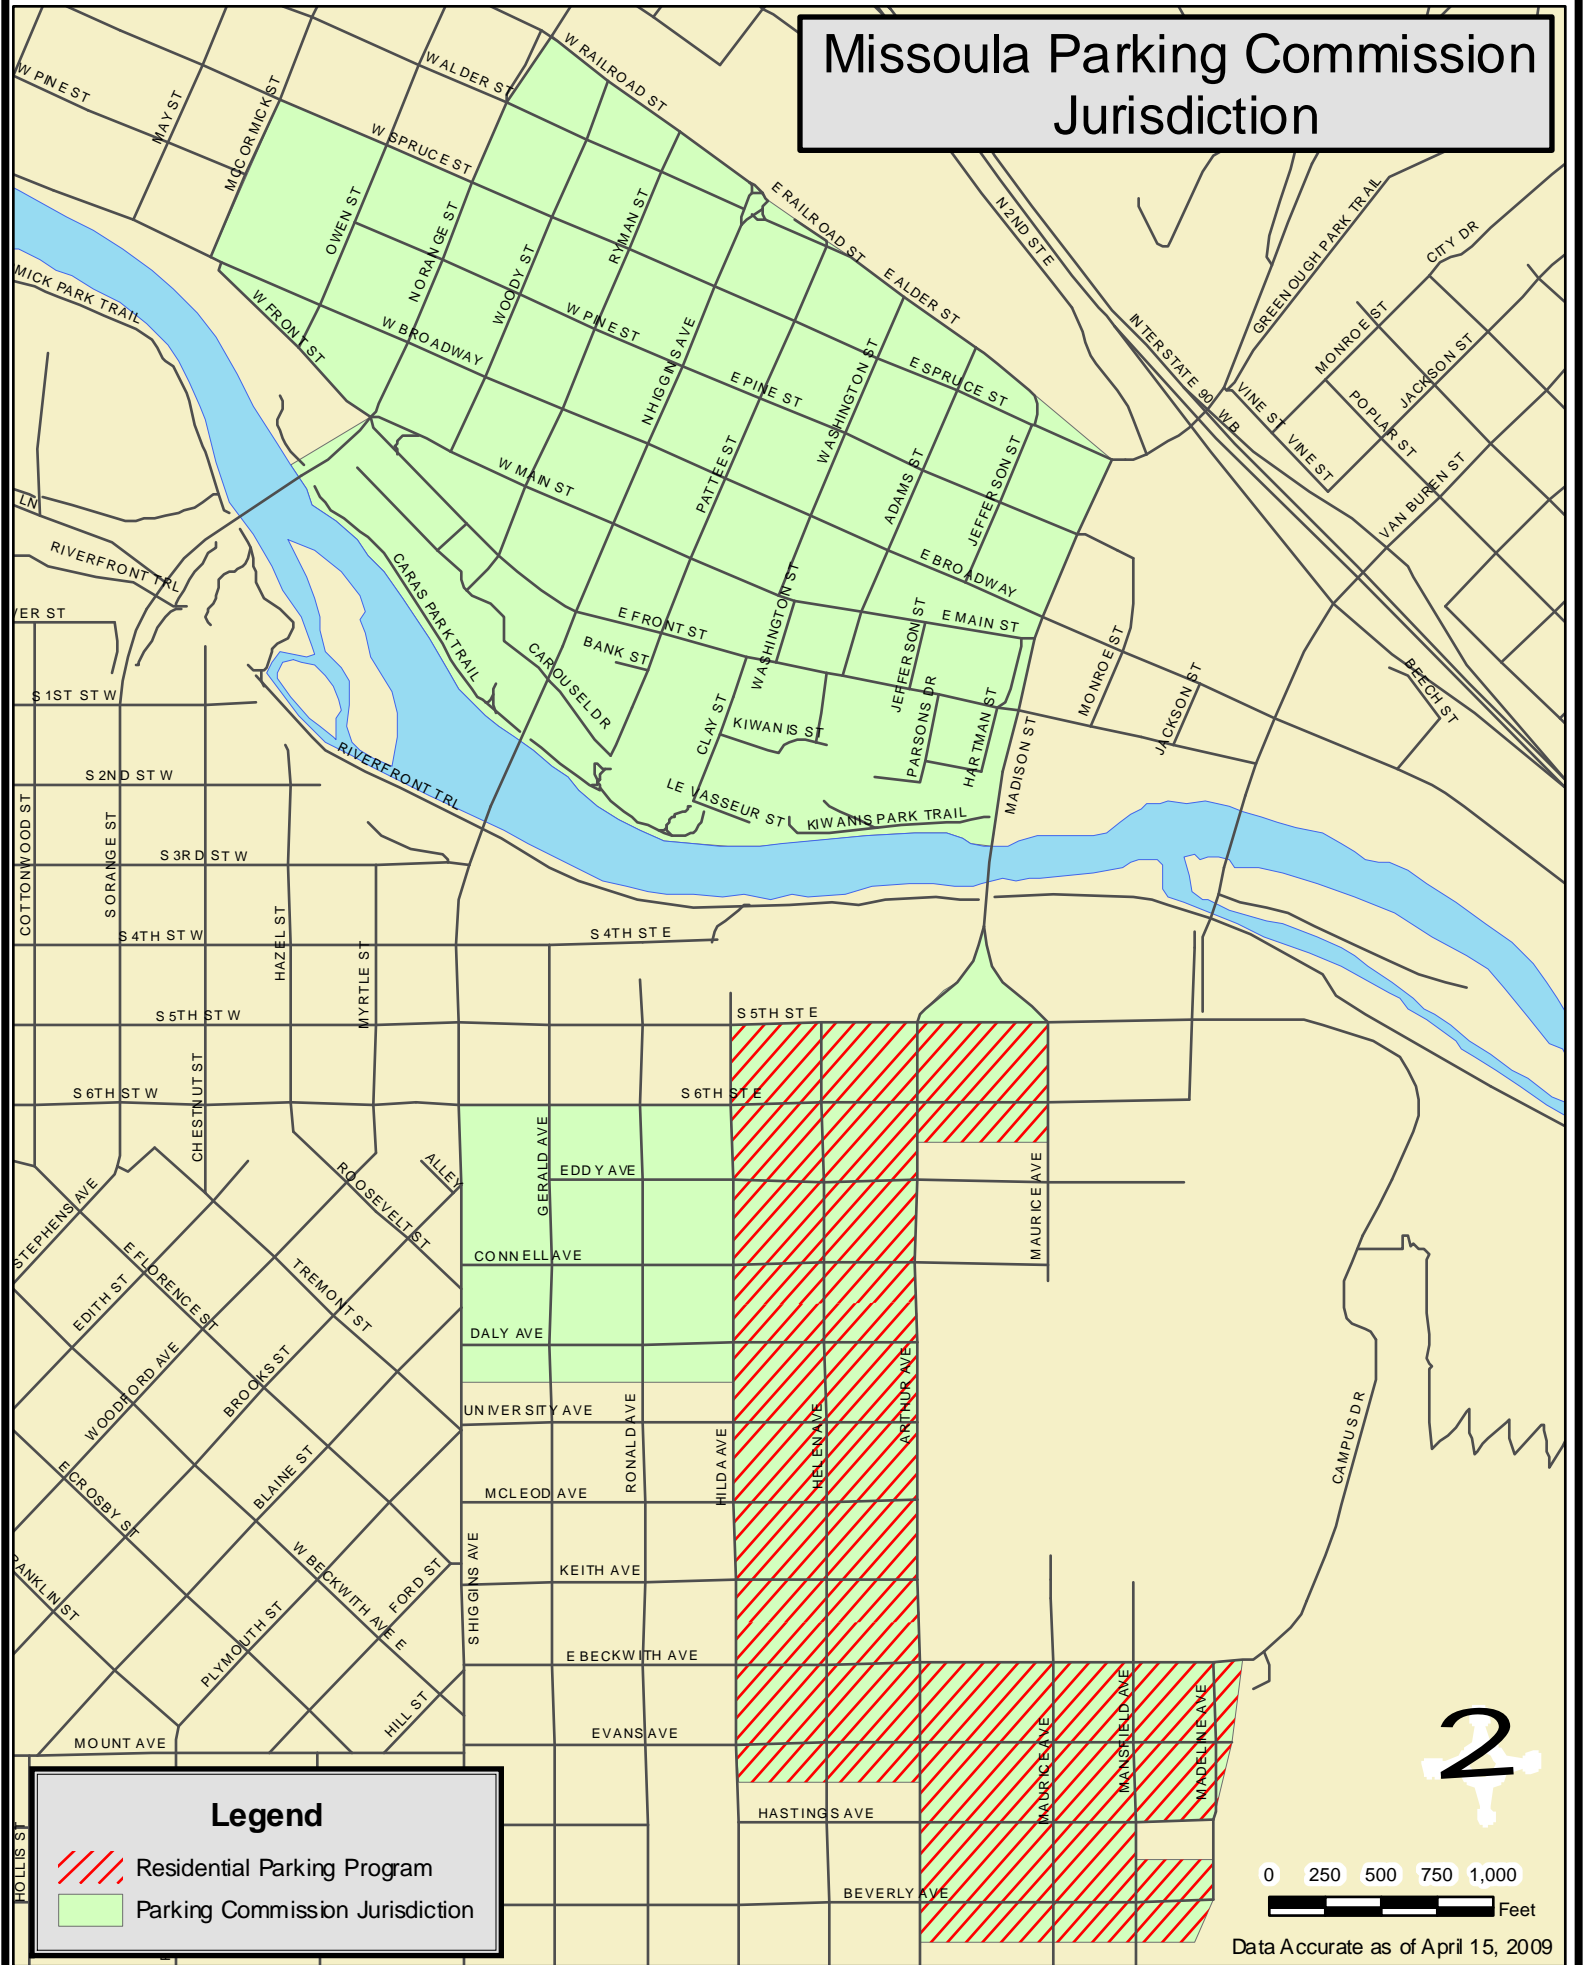

# Missoula Parking Commission Jurisdiction

**Legend**

-  Residential Parking Program
-  Parking Commission Jurisdiction

2

Data Accurate as of April 15, 2009